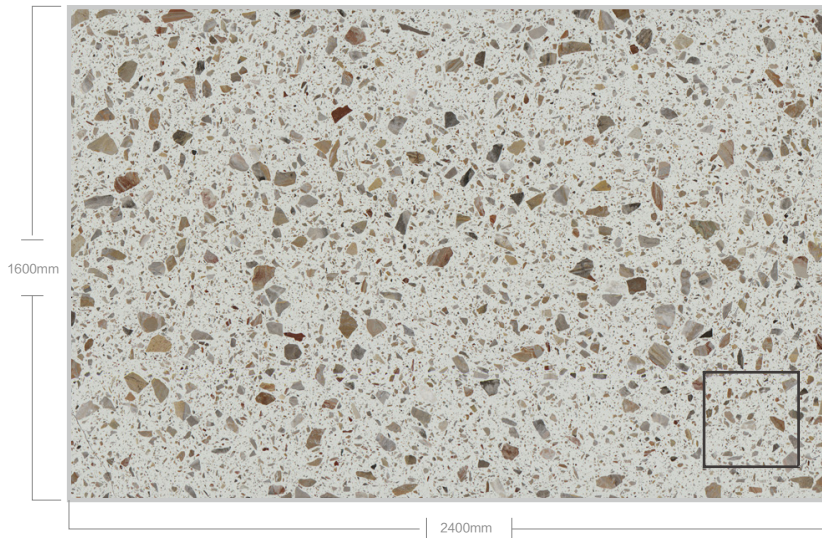

PXS 1129

Size: □ 2400x1600mm / □ 2400x1800mm