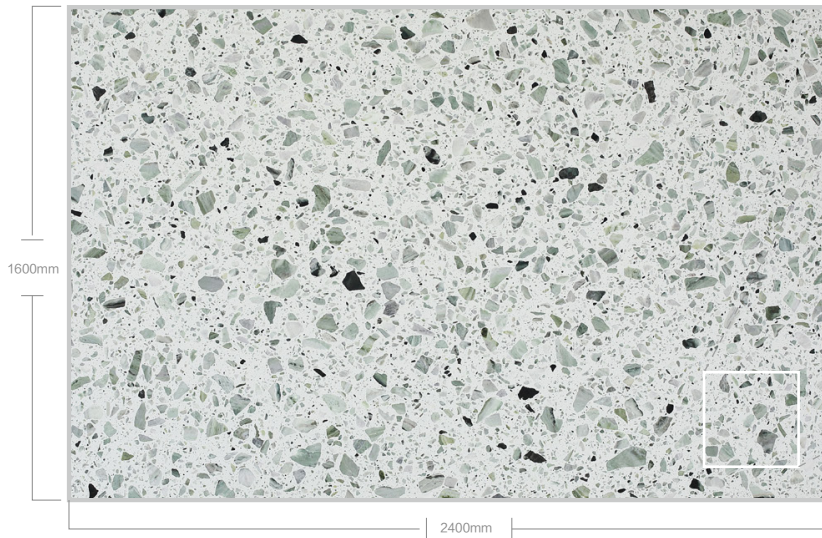

PXS 1099

Size: □ 2400x1600mm / □ 2400x1800mm